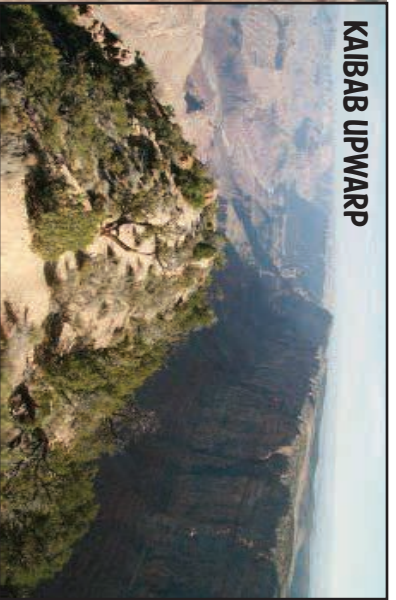

GRAND CANYON AREA (ARIZONA)

KAIBAB UPWARD

KAIBAB PLATEAU

KAIBAB UPWARD

GRAND CANYON

SOUTH RIM

NORTH RIM

NANKOWIEP CANYON

Little Colorado River

Vermilion Cliffs

Marble Canyon

Echo Cliffs

LAKE POWELL

ANCIENT LAKES THAT CARVED THE CANYON

**CLOSE-UP
OF THE
FUNNEL
REGION**